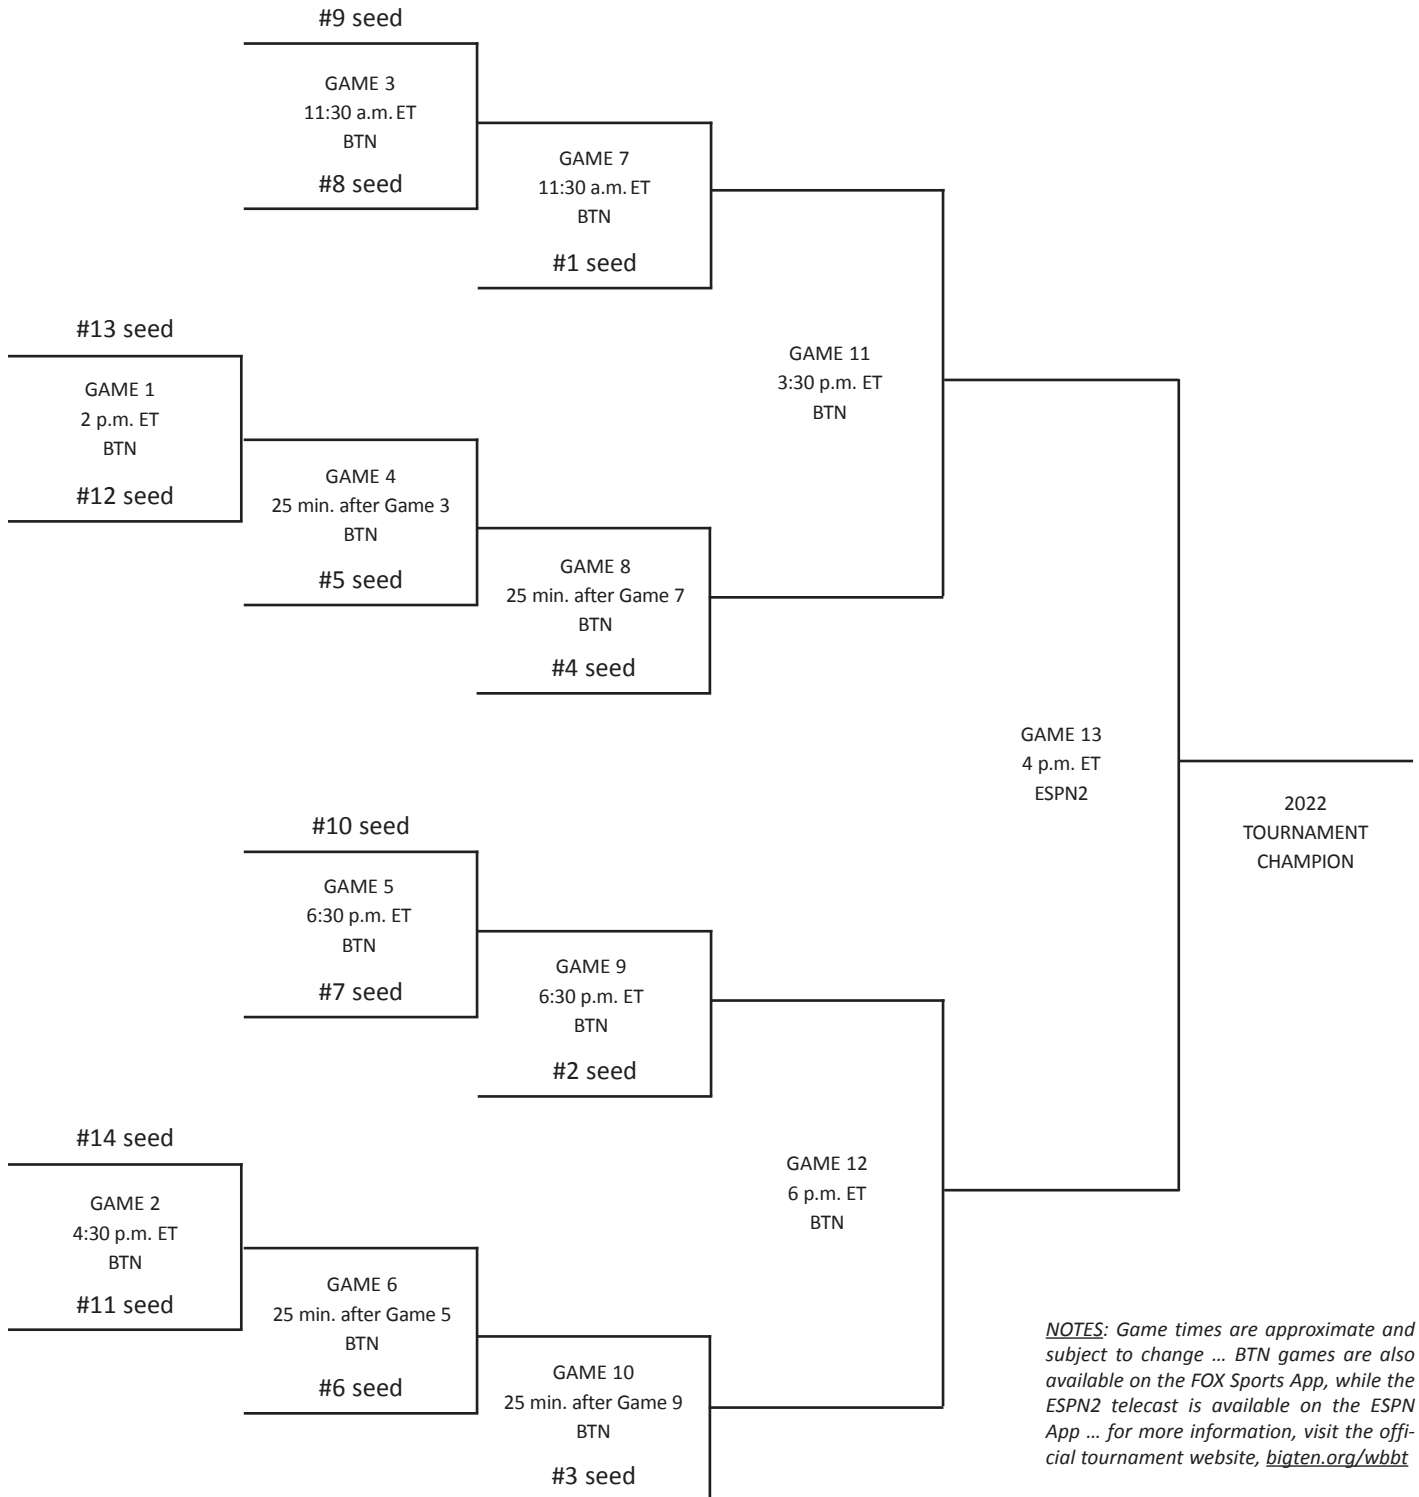

# 2022 BIG TEN WOMEN'S BASKETBALL TOURNAMENT

MARCH 2-6 • GAINBRIDGE FIELDHOUSE • INDIANAPOLIS, IND.

MARCH 2

MARCH 3

MARCH 4

MARCH 5

MARCH 6

*NOTES: Game times are approximate and subject to change ... BTN games are also available on the FOX Sports App, while the ESPN2 telecast is available on the ESPN App ... for more information, visit the official tournament website, [bigten.org/wbbt](http://bigten.org/wbbt)*